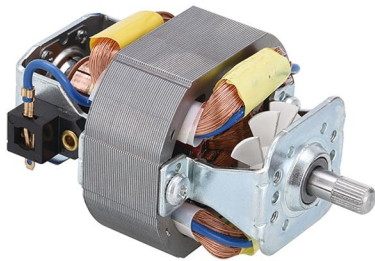

AC5420/4620 MOTOR

300W power
cooking fast as wind
Choose copper motor, stable operation,
light load, long service life, not easy to wear

MORE ACCESSORIES TO CHOOSE FROM